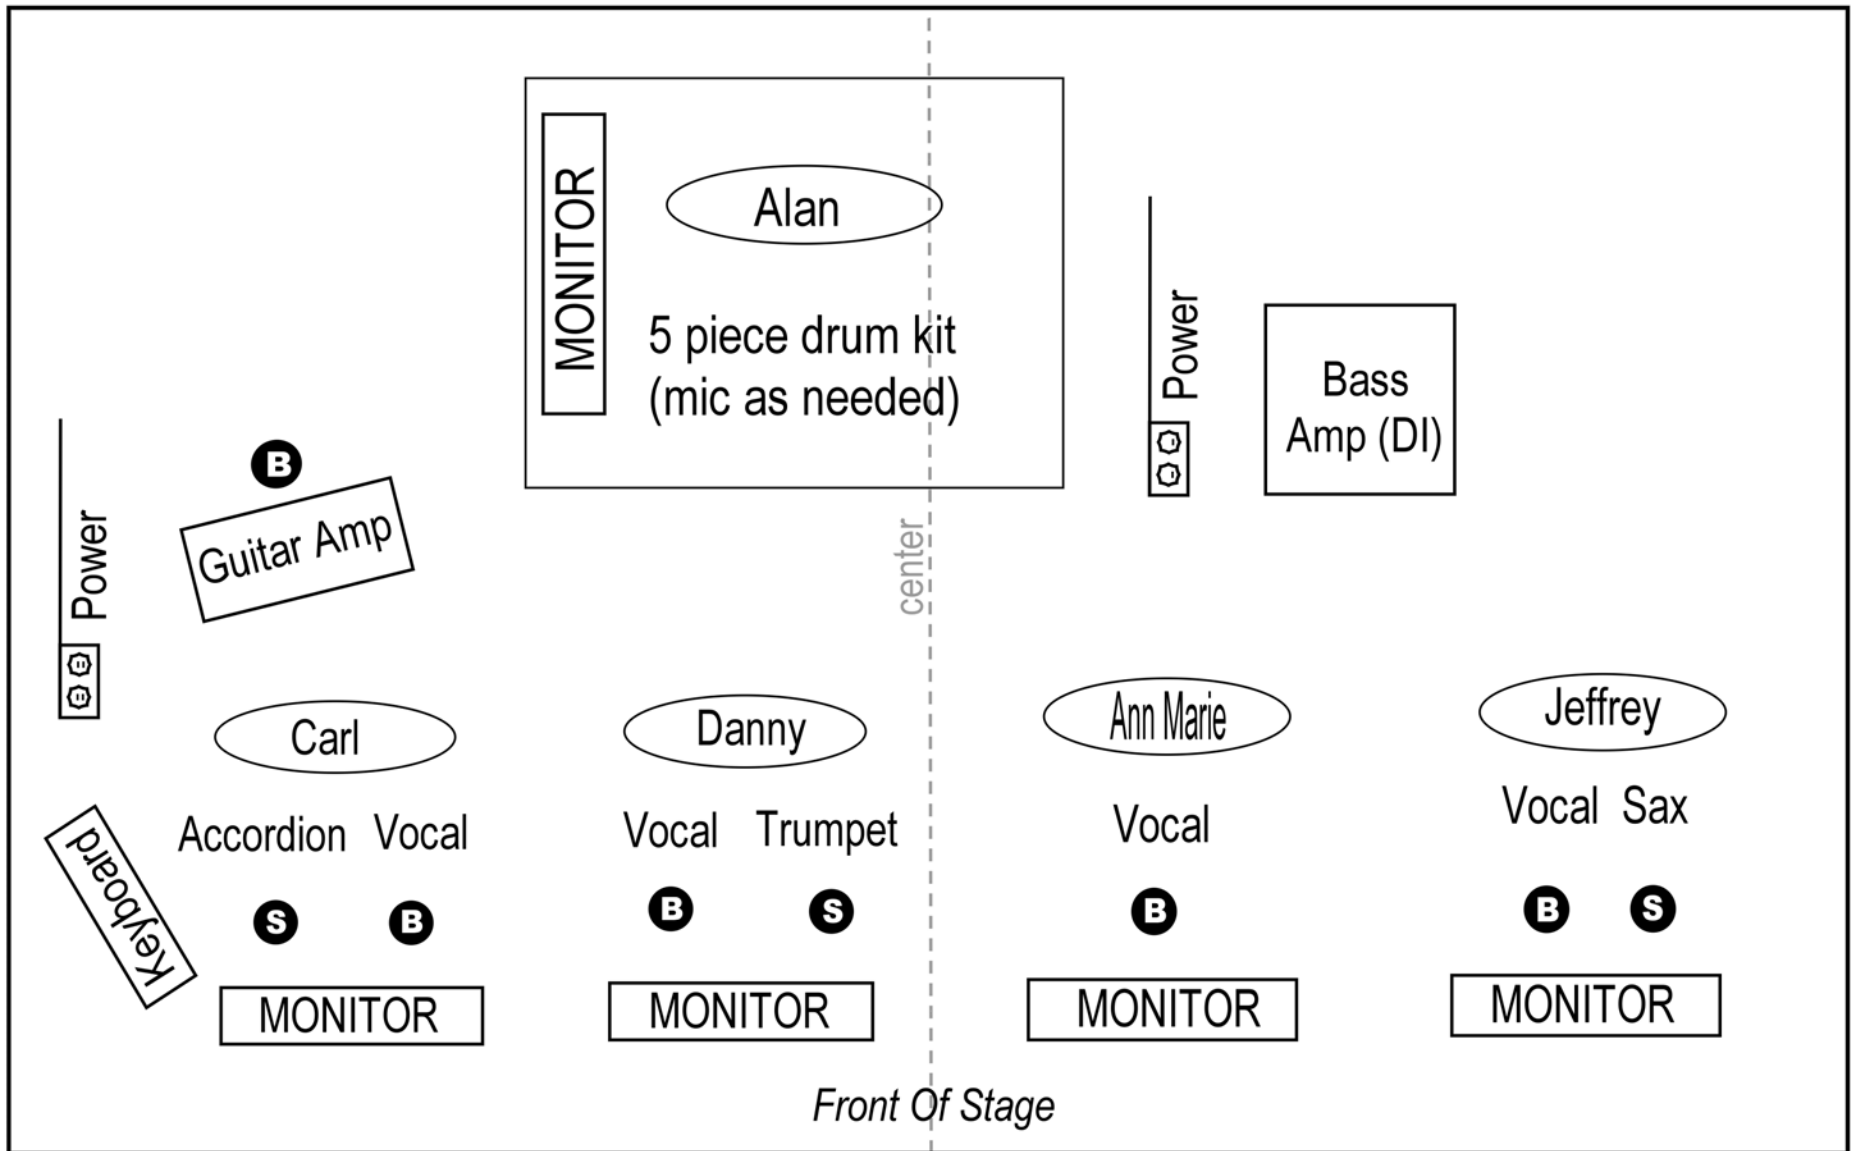

# Brave Combo

If you have questions, please call Danny O'Brien - 940-453-1112

**B** = Mic w/Boom Stand

**S** = Mic w/Straight Stand

**Please do not adjust microphone or monitor levels after they have been set.  
Thank you.**